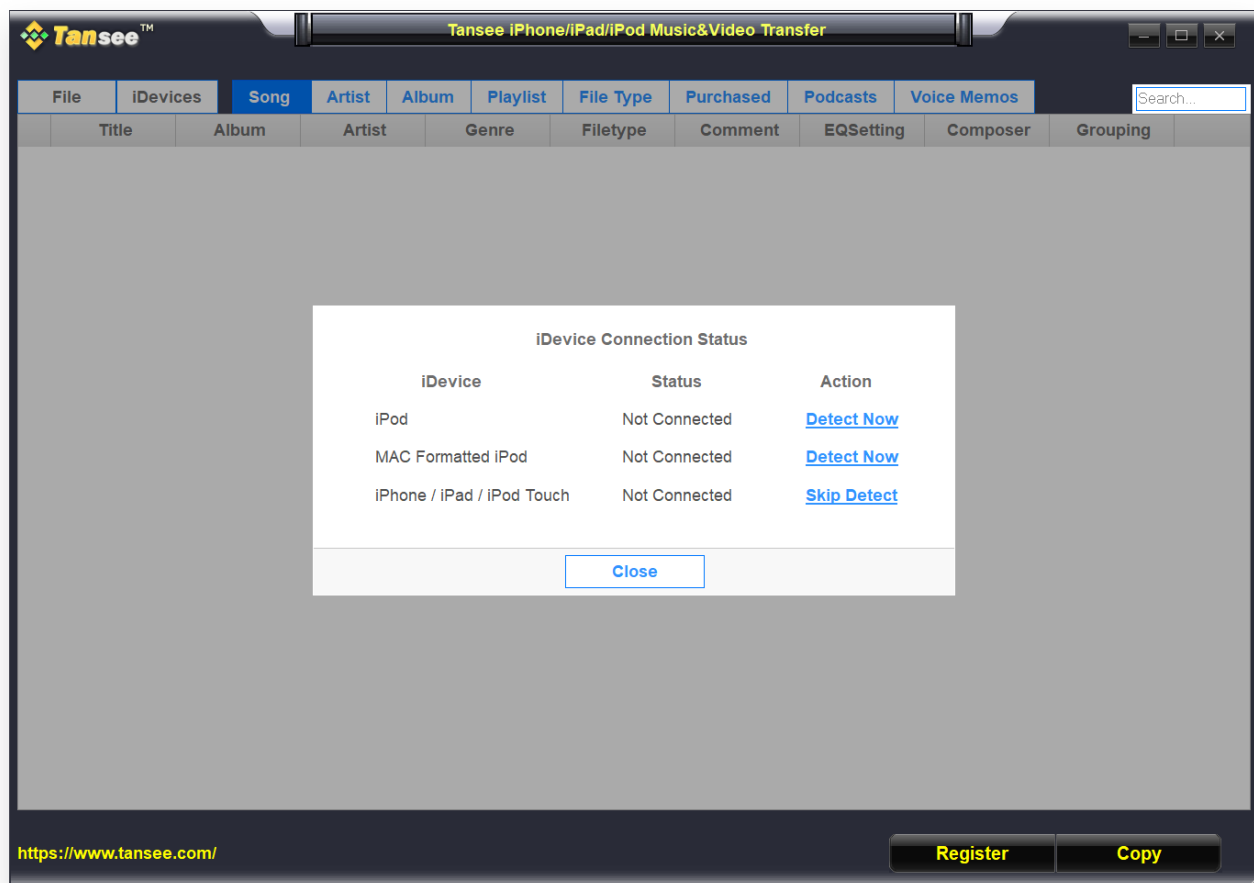

iPhone에서 PC로 음악과 비디오를 전송하는 방법은 무엇입니까?

- 1** Please download and install the latest version of Tansee iOS Music & Video Transfer [here](#).
Additionally, ensure that you have installed the [latest version of iTunes](#) and verified that it is able to read your iPhone, iPad or iPod Touch.
- 2** Open Tansee iOS Music & Video Transfer on your computer.
- 3** Connect your iPhone or iPad or iPod to your PC with a USB cable.
Tansee will show an Import screen with all the songs and videos that are on your connected device.

If asked, unlock your iOS or iPadOS device using your passcode. If you see a prompt on your iOS or iPadOS device asking you to Trust This Computer, tap Trust to continue.
- 4** After Tansee displays all songs and videos, choose files you would like to copy, and click the button labeled "Copy" which can be found at the bottom of the screen.